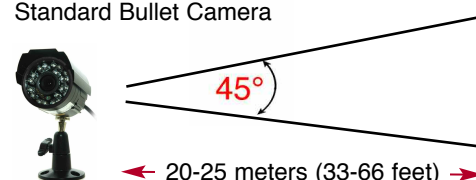

Standard Bullet Camera