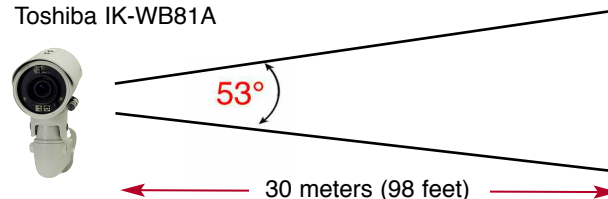

Illumination Angle and Range

Toshiba IK-WB81A