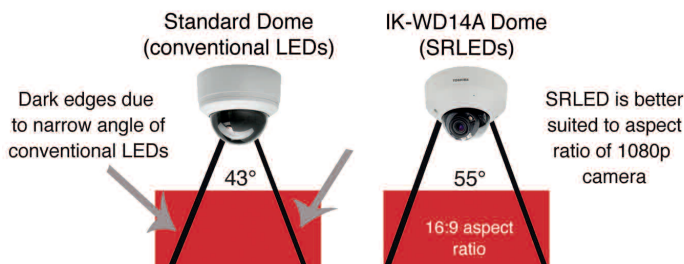

IK-WD14A

High-Definition Indoor Dome Camera

TOSHIBA
Leading Innovation >>>

Camera

Image sensor	1/2.7" progressive scan CMOS 2MP
Effective pixels	1920 x 1080
Lens	Vari-focal f=3mm to 9mm F=1.2 (wide), F=2.1 (tele)
Lens type	Remote zoom, remote focus
Zoom	3x optical, 4x digital
Angle of View	32°- 93° horizontal, 24°-68° vertical
Min. Illumination	0.04 lux/F1.2 (Night mode, LED-OFF, Gain 100%, 1/30 sec), 0 lux w/IR on
IR illuminators	SRLED³, 20m range
Electric shutter	1/5-1/40,000

Camera Features

Day/Night	Yes, IR cut filter
Wide Dynamic Range	Yes
White balance	AWB
Gain (AGC)	Auto
BLC	Yes
Flickerless	Yes, 50/60 Hz selectable
Privacy mask	Yes
Tamper detection	Yes
Motion detection	Yes

Video

Compression	H.264, MPEG4, MJPEG
Resolutions	1920x1080, 1280x1024, 1280x720, 1024x768, 640x480, 320x240
Frame rate (max)¹	Up to 30 fps @1920x1080 (H.264) Up to 30 fps @1920x1080 (MPEG4) Up to 30 fps @1920x1080 (MJPEG)
Video streams	4 simultaneous
Composite video output	NTSC and PAL

Audio

Audio Compression	AAC, GSM, G.711
Audio In/Out²	MIC In (plug-in power 3.3V, 200kΩ) / LINE OUT (1 Vrms)

Network

Protocols	IPv4, IPv6, TCP/IP, HTTP, HTTPS, UPnP, RTSP/RTP/RTCP, IGMP, SMTP, FTP, DHCP, NTP, DNS, DDNS, PPPoE, CoS, QoS, SNMP, and 802.1X
ONVIF	Yes, ver. 1.02
Maximum user access	10 clients
Security	Multi level ID/Password, IP address filtering, HTTPS, 802.1x port-based authentication
Basic authentication	Yes (Windows standard)
Bandwidth control	QoS, CoS
Camera set-up program	Installation Wizard
Plug-In	Active X
Alarm recording	FTP, email, SD card

Interface

Ethernet connectors	10 Base-T/100 Base-TX, RJ45 connector
Digital In/Out	1 IN / 1 OUT
SD card slot	Micro SD

General

Dimensions	6.3 inch (H) x 4.3 inch (Diameter) (160mm x 109mm)
Weight	1.83 lbs (830g)
Power Requirements	12V DC ± 10 %, 24V AC ± 10 % 60Hz, 802.3af Class 3 PoE
Power consumption	12V DC / 0.5 A, 24V AC / 0.5A
Operation temperature	32°F to 122°F (-10°C to 50°C)
Operation humidity	~ 90%
OS	Linux
Approvals	FCC Class A, IC Class A, UL 60950-1, CSA C22.2 No. 60950-1

System Requirements

Web browser support	Internet Explorer® Ver. 8.0 or later
Supported OS	Windows® XP, Vista® Business, Windows 7 professional, Windows 8

1. Varies in accordance with the object, image quality, network environment and performance of the client used.
2. Sound quality varies depending on the condition of the network.
3. SRLED is Single Reflection LED